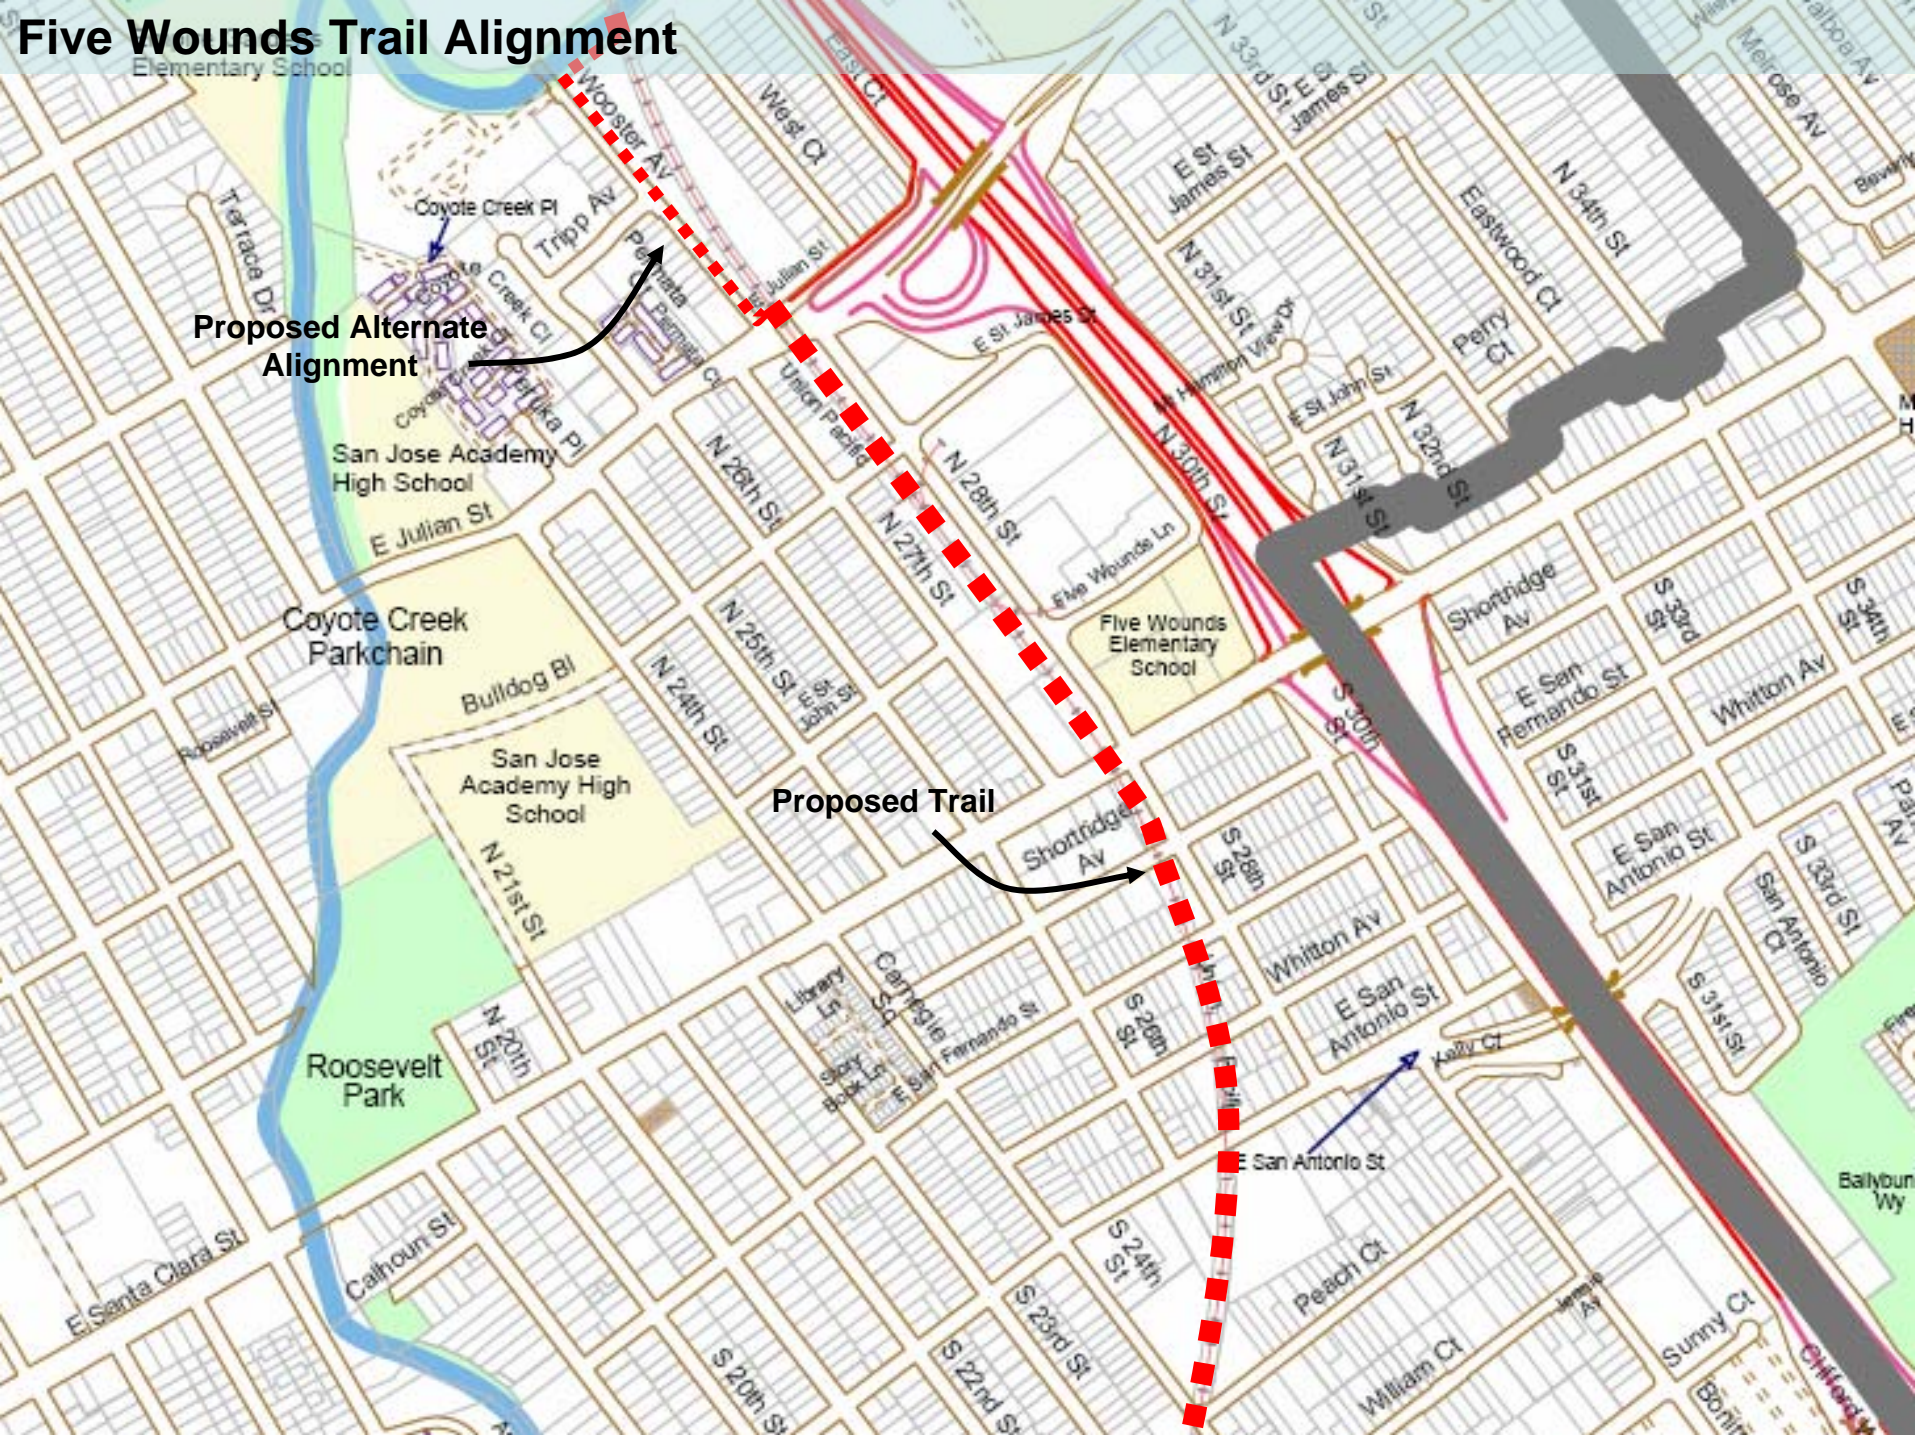

Five Wounds Trail Alignment

Five Wounds Trail Alignment

Proposed Trail

Berryessa Community Garden

Flickinger Park

Townsend Park

Vinci Park
Vinci Park Elementary

Five Wounds Trail Alignment

Proposed Trail

Penitencia Creek Parkchain

Coyote Creek Parkchain

Vinci Park Elementary School

Berryessa Rd

Palma Ranch Ct

Commercial Ct

Union

Five Wounds Trail Alignment

Proposed Alternate Alignment

Proposed Trail

San Jose Academy High School

Coyote Creek Park

San Jose Academy High School

Five Wounds Elementary School

Roosevelt Park

Ballybur Wy

Five Wounds Trail Alignment

Proposed Trail

See Inset