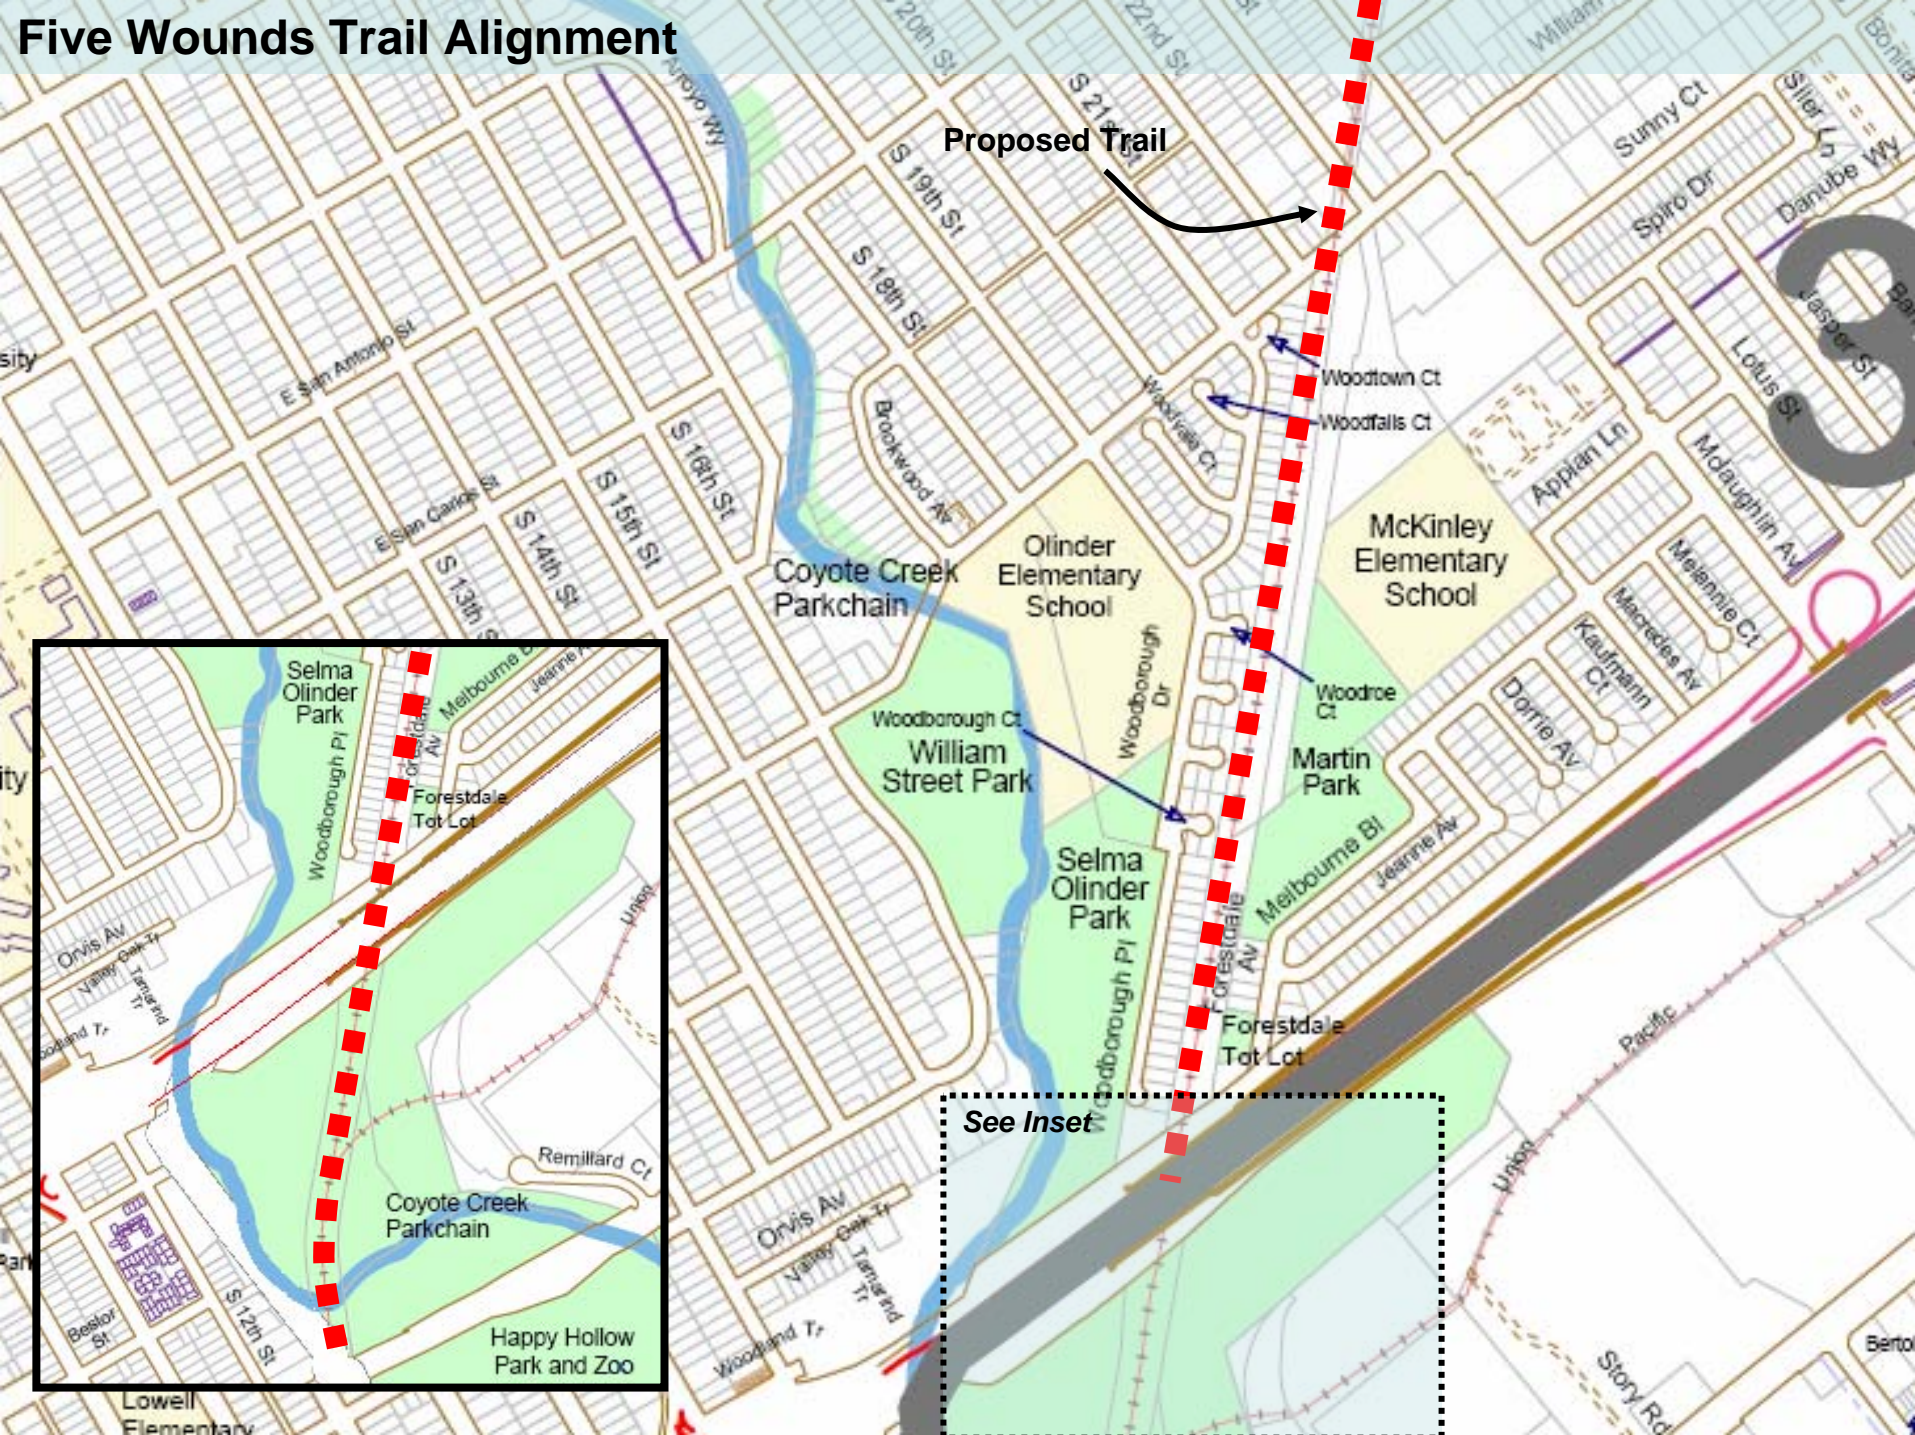

Five Wounds Trail Alignment

Five Wounds Trail Alignment

Proposed Trail

Berryessa Community Garden

Flickinger Park

Townsend Park

Vinci Park
Vinci Park Elementary

Five Wounds Trail Alignment

Proposed Trail

Penitencia Creek Parkchain

Coyote Creek Parkchain

Vinci Park Elementary School

Berryessa Rd

Palma Ranch Ct

Commercial Ct

Union

Five Wounds Trail Alignment

Proposed Alternate Alignment

Proposed Trail

San Jose Academy High School

Coyote Creek Park

San Jose Academy High School

Five Wounds Elementary School

Roosevelt Park

Ballybur Wy

Five Wounds Trail Alignment

Proposed Trail

See Inset