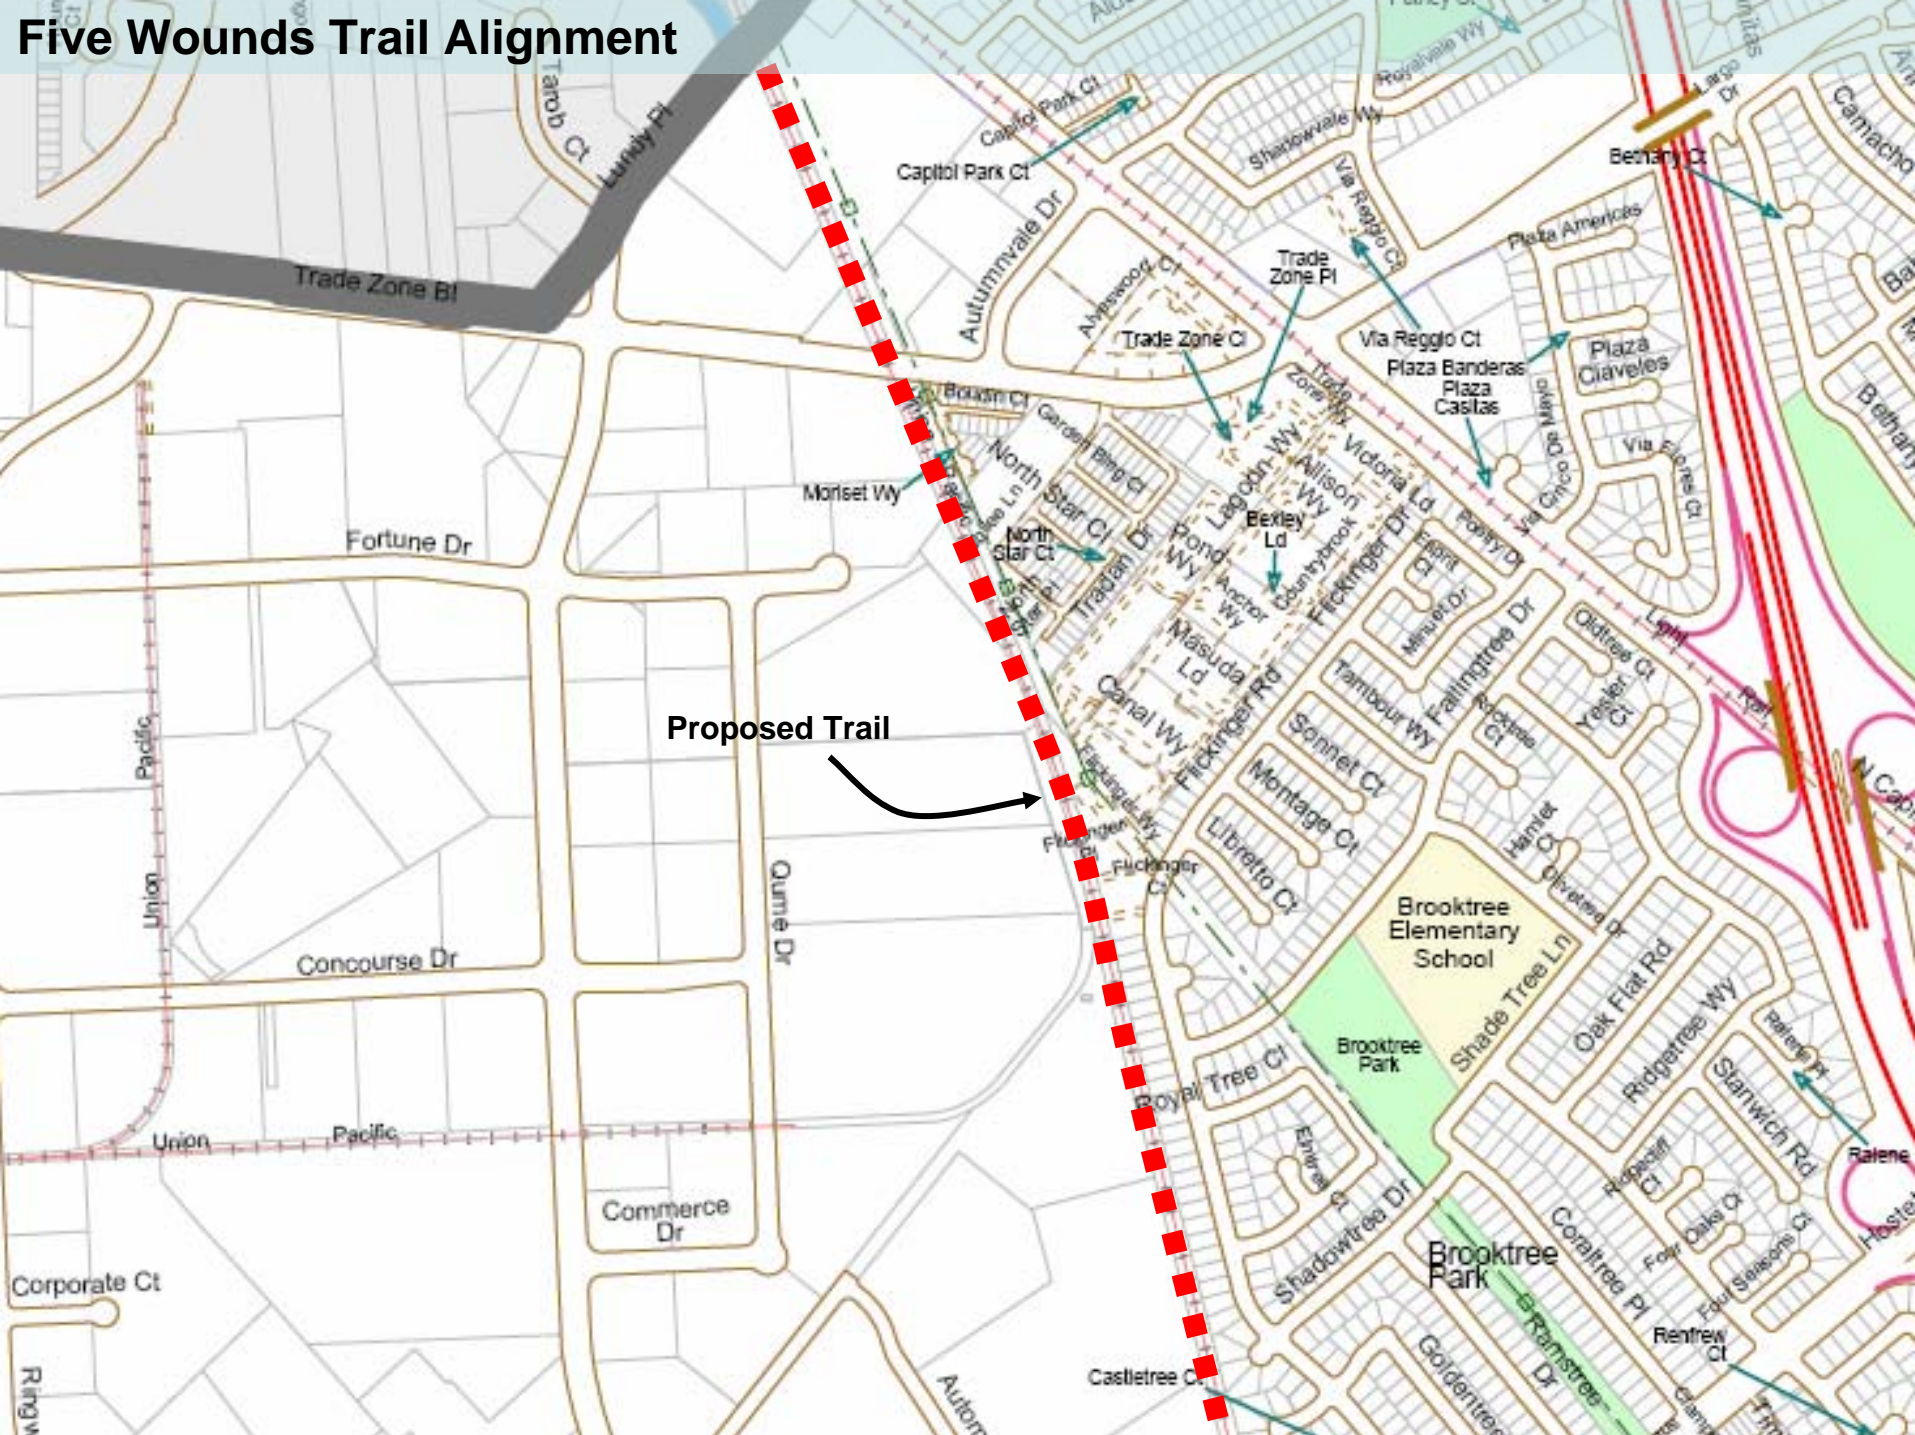

Five Wounds Trail Alignment

Five Wounds Trail Alignment

Proposed Trail

Berryessa Community Garden

Flickinger Park

Townsend Park

Vinci Park
Vinci Park Elementary

Five Wounds Trail Alignment

Proposed Trail

Penitencia Creek Parkchain

Coyote Creek Parkchain

Vinci Park Elementary School

Berryessa Rd

Palma Ranch Ct

Commercial Ct

Union

Five Wounds Trail Alignment

Proposed Alternate Alignment

Proposed Trail

San Jose Academy High School

Coyote Creek Park

San Jose Academy High School

Five Wounds Elementary School

Roosevelt Park

Ballybur Wy

Five Wounds Trail Alignment

Proposed Trail

See Inset