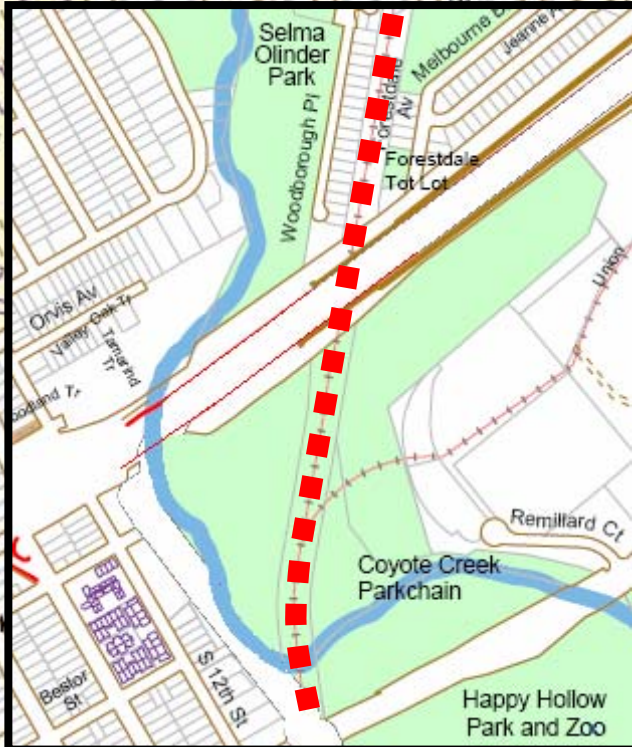

Five Wounds Trail Alignment

Five Wounds Trail Alignment

Proposed Trail

Berryessa Community Garden

Flickinger Park

Townsend Park

Vinci Park
Vinci Park Elementary

Five Wounds Trail Alignment

Proposed Trail

Penitencia Creek Parkchain

Coyote Creek Parkchain

Vinci Park Elementary School

Berryessa Rd

Palma Ranch Ct

Commercial Ct

Union

Five Wounds Trail Alignment

Proposed Alternate Alignment

Proposed Trail

San Jose Academy High School

Coyote Creek Park

San Jose Academy High School

Five Wounds Elementary School

Roosevelt Park

Ballybur Wy

Five Wounds Trail Alignment

Proposed Trail

See Inset