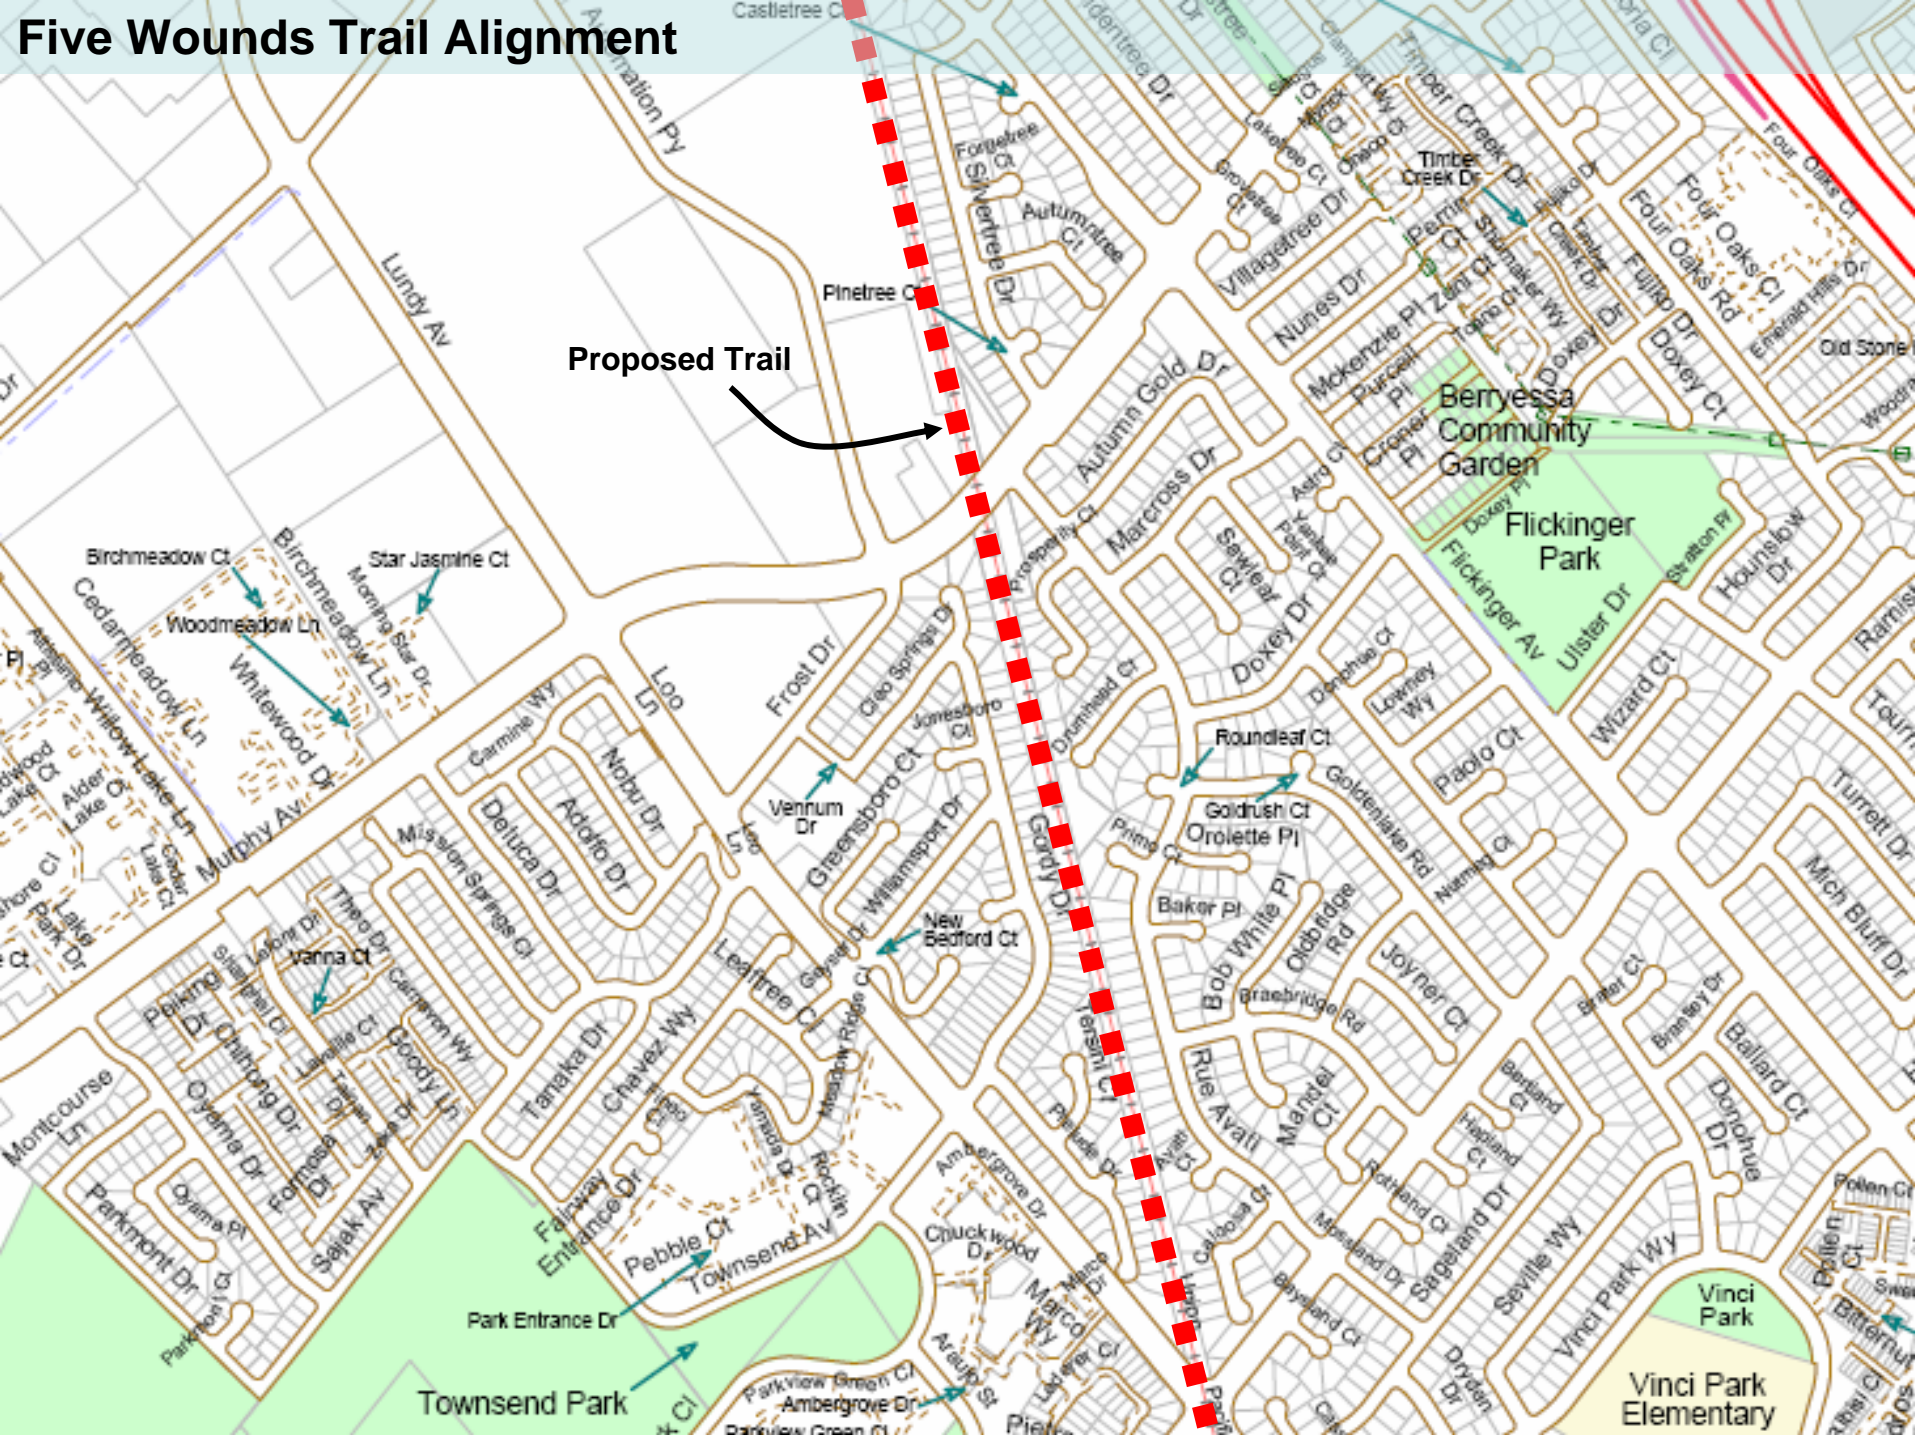

Five Wounds Trail Alignment

Five Wounds Trail Alignment

Proposed Trail

Berryessa Community Garden

Flickinger Park

Townsend Park

Vinci Park
Vinci Park Elementary

Five Wounds Trail Alignment

Proposed Trail

Penitencia Creek Parkchain

Coyote Creek Parkchain

Vinci Park Elementary School

Berryessa Rd

Palma Ranch Ct

Commercial Ct

Union

Five Wounds Trail Alignment

Proposed Alternate Alignment

Proposed Trail

San Jose Academy High School

Coyote Creek Park

San Jose Academy High School

Five Wounds Elementary School

Roosevelt Park

Ballybur Wy

Five Wounds Trail Alignment

Proposed Trail

See Inset