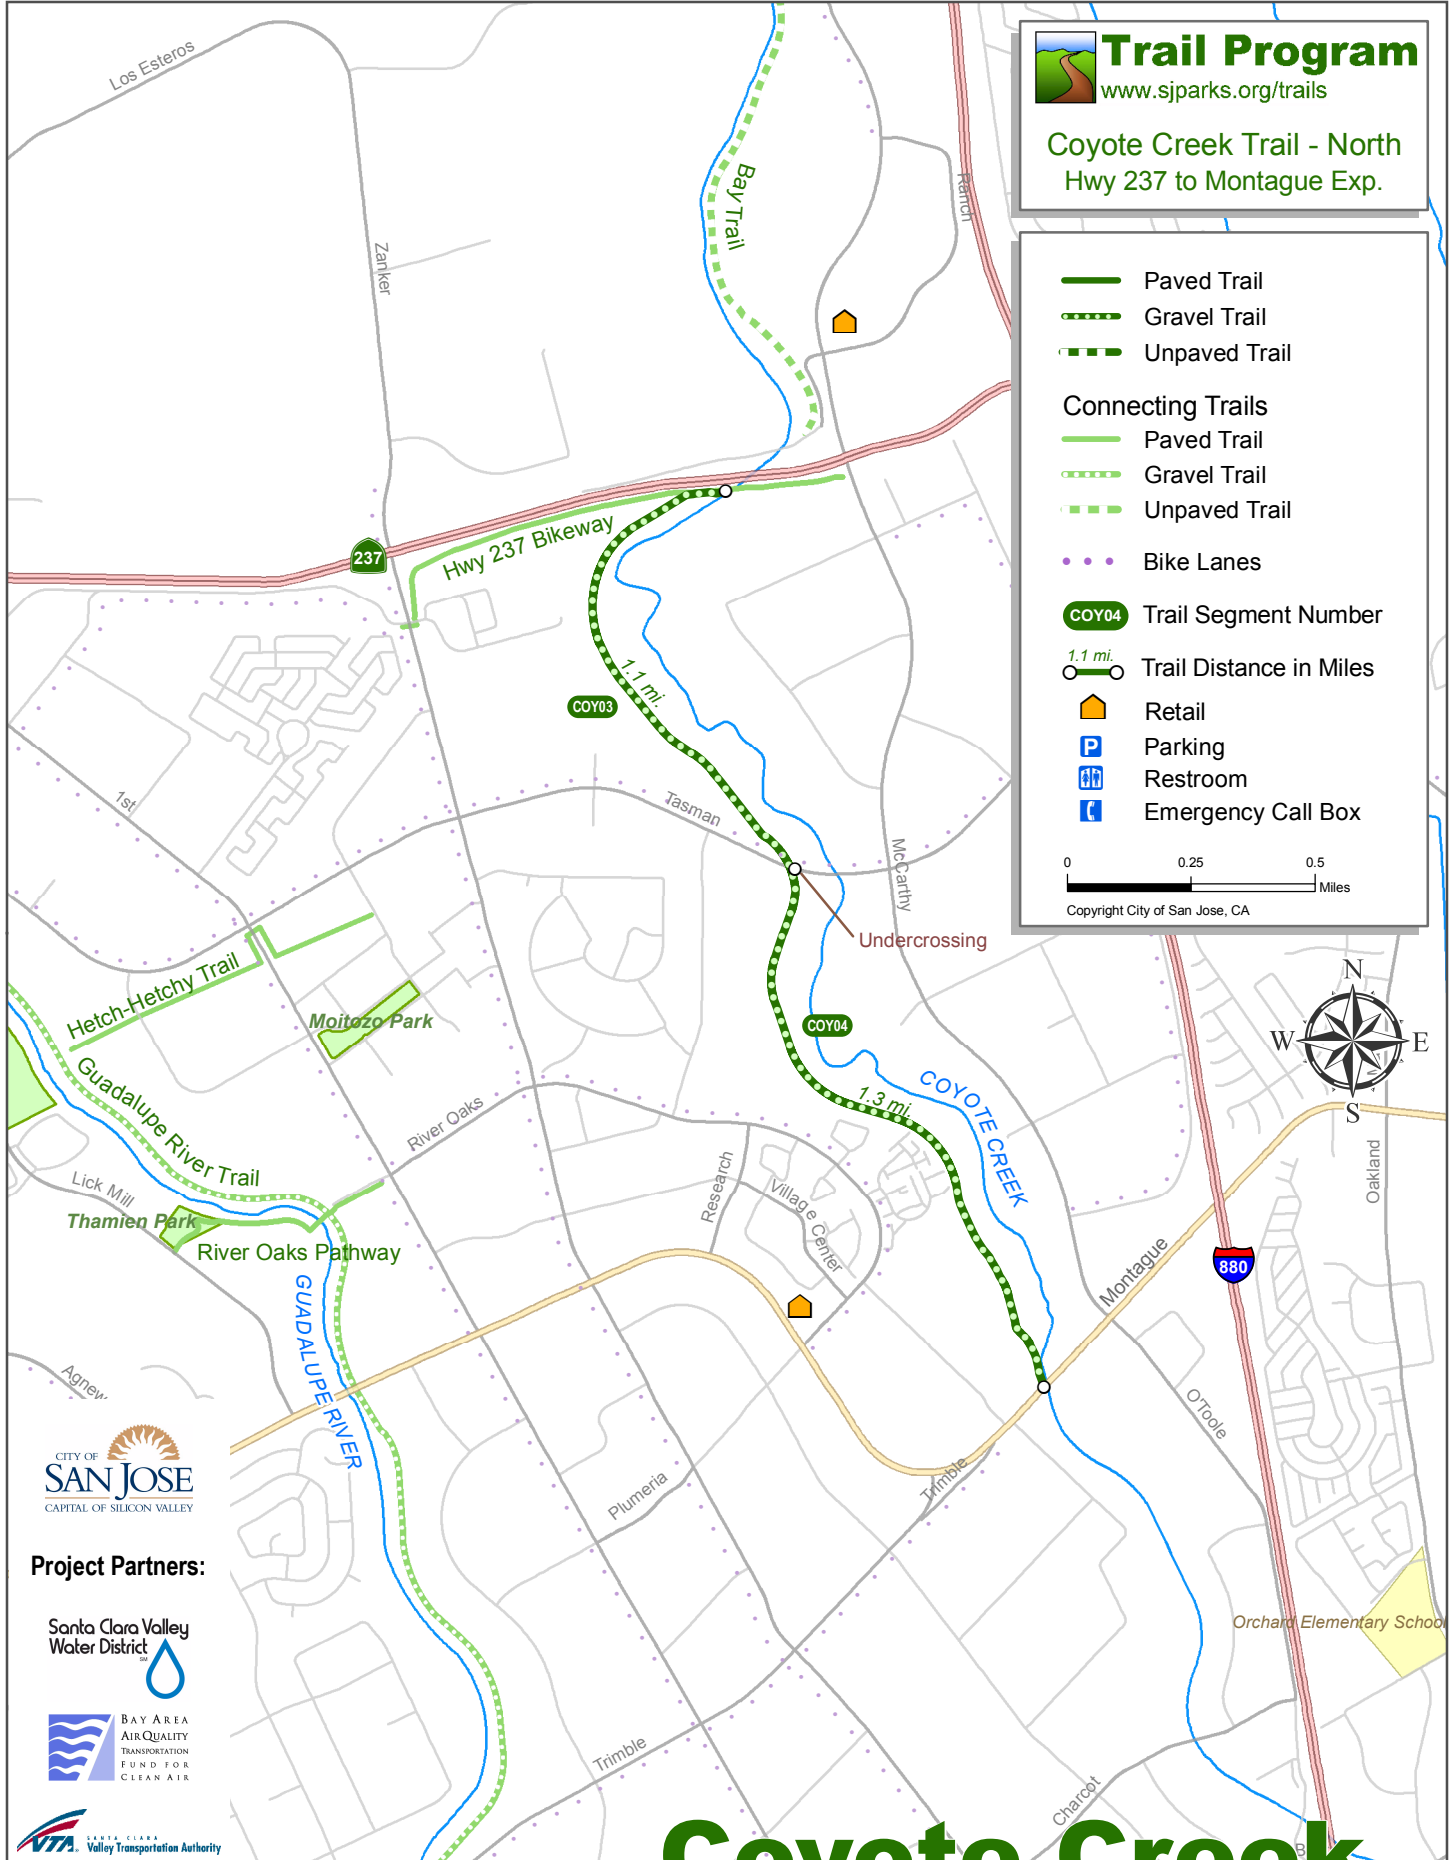

Trail Program

www.sjparcs.org/trails

Coyote Creek Trail - North Hwy 237 to Montague Exp.

1. Paved Trail
   - Gravel Trail
   - Unpaved Trail
2. Connecting Trails
3. Paved Trail
   - Gravel Trail
   - Unpaved Trail
4. Bike Lanes
5. Trail Segment Number
   - Trail Distance in Miles
   - Retail
   - Parking
   - Restroom
   - Emergency Call Box

Copyright City of San Jose, CA

Project Partners:

Coyote Creek