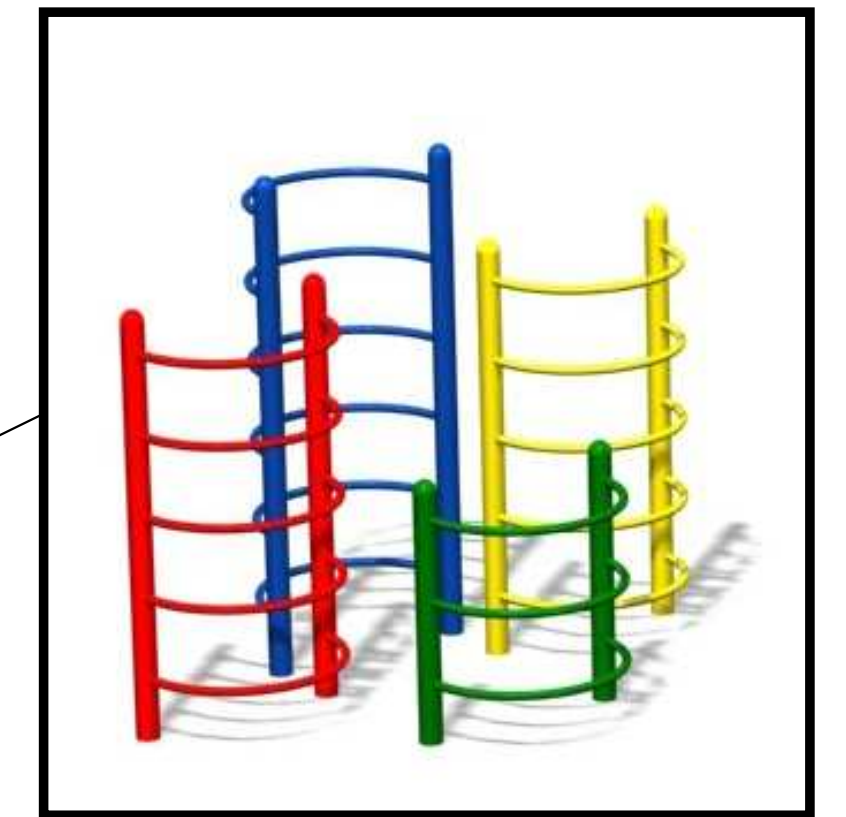

STREET TREE (TYPICAL)

WROUGHT IRON FENCE WITH PILASTERS

CITY OF SAN JOSE PARK SIGN

PICNIC AREA WITH TABLES IN DECOMPOSED GRANITE FINES, TRASH RECEPTACLES, AND DRINKING FOUNTAIN

PLANTING AREA TO INCLUDE SHRUBS, GROUND COVER, & VINES (TYPICAL)

CURCI DRIVE

ST. ELIZABETH DRIVE

OPEN TURF AREA

PRIVATE ALLEY

PRIVATE DRIVE

TOTTERS

CLIMBING STRUCTURE

EXISTING OAK TREE TO REMAIN. MULCH UNDER DRIPLINE.

AGES 6-12 PLAY STRUCTURE

AGES 2-5 PLAY STRUCTURE

BENCH (TYPICAL)

PROPOSED POST LIGHT (TYPICAL)

CONCEPTUAL PARK LAYOUT

CURCI DRIVE TURNKEY PARK - SAN JOSE, CALIFORNIA